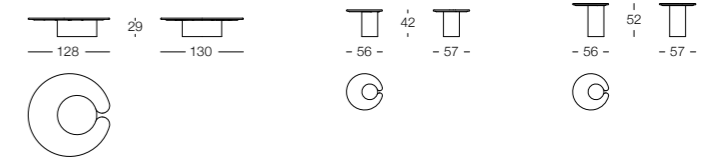

LENI / PAG 15

SMALL TABLE DESIGN BY LUCA ERBA

Collezione di tavolini in varie dimensioni con struttura e parte centrale del top in finitura laccato lucido. Top in marmo definito da un anello aperto con angoli stondati.

Collection of small tables in different sizes with structure and central top in glossy lacquered finish. Marble top defined by an open ring with rounded ends.