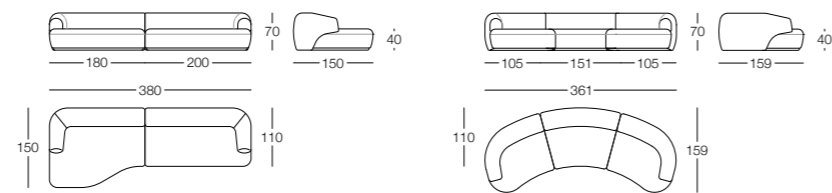

MONACO / PAG 7

SOFA DESIGN BY LUCA ERBA

Collezione di divani ed elementi componibili in tessuto o pelle con rivestimento non sfoderabile. Basamento rivestito in pelle. Completa la collezione una poltrona.

Collection of sofas and modular elements in fabric or leather with fixed cover. Base in leather. An armchair completes the collection.