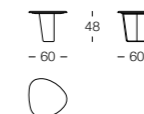

MONROY PAG 25

SERVER DESIGN BY GIORGIO BONAGURO

Server con gamba centrale con top in marmo. Gamba in marmo nella stessa finitura del top con pannello decorativo in metallo nella parte esterna.

Server with central leg with marble top. Leg in the same marble of the top with a decorative metal panel on the external part of it.