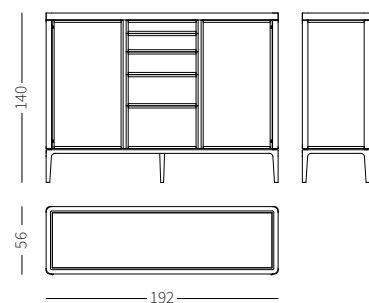

Full cassetiera/chest of drawers - large
cm. L/W 192 - P/D 56 - H 80

Full cassetiera/*chest of drawers* - large
cm. L/W 192 - P/D 56 - H 80

caratteristiche tecniche/technical features contenitori e credenze/cabinets e sideboards

Full (2 ante/2 doors)

Full (3 cassetti/3 drawers)

Full (5 cassetti/5 drawers)

Full mix (3 cassetti/3 drawers)

Full mix (5 cassetti/5 drawers)

Full credenza/sideboard (3 ante/3 doors)

Full credenza/sideboard (4 ante/4 doors)