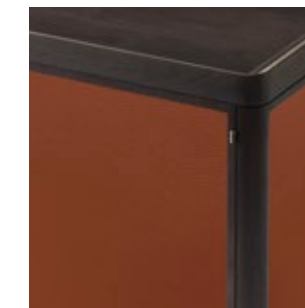

pelle / leather