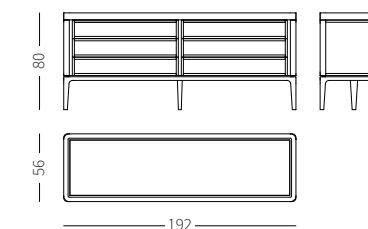

Full comodino/bedside table - small

Full comodino/bedside table - large

Full cassetiera/chest of drawers - small

Full cassetiera/chest of drawers - medium

Full cassetiera/chest of drawers - large

divisorio 6 / partition 6 - H 2,5 ❶

caratteristiche tecniche - divisorio cassetto in ebano.
technical features - internal drawer partition in ebony.

porta bottiglie / mini bottle - H 6,5 ❷

caratteristiche tecniche - divisorio cassetto in ebano.
technical features - internal drawer partition in ebony.