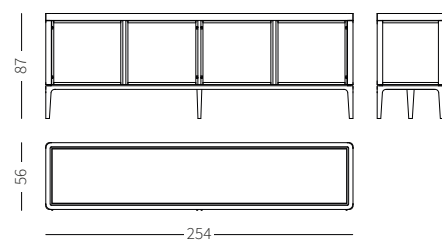

Full cassetiera/chest of drawers - large
cm. L/W 192 - P/D 56 - H 80

Full cassetiera/*chest of drawers* - large
cm. L/W 192 - P/D 56 - H 80

caratteristiche tecniche/technical features contenitori e credenze/cabinets e sideboards

Full (2 ante/2 doors)

Full (3 cassetti/3 drawers)

Full (5 cassetti/5 drawers)

Full mix (3 cassetti/3 drawers)

Full mix (5 cassetti/5 drawers)

Full credenza/sideboard (3 ante/3 doors)

Full credenza/sideboard (4 ante/4 doors)