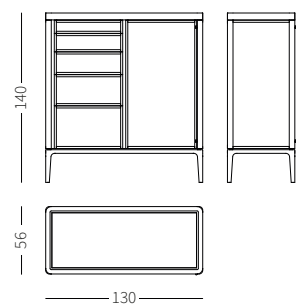

Full credenza/sideboard (4 ante/4 doors)
cm. L/W 254 - P/D 56 - H 87

Full credenza/sideboard (3 cassetti/3 drawers)
cm. L/W 192 - P/D 56 - H 87

Full comodino/bedside table

cm. L/W 55 - P/D 45 - H 52
cm. L/W 71 - P/D 45 - H 52

Full cassettiera/chest of drawers - small

cm. L/W 130 - P/D 56 - H 79

Full cassettiera/*chest of drawers* - small
cm. L/W 130 - P/D 56 - H 79

Full cassetiera/*chest of drawers* - medium
cm. L/W 161 - P/D 56 - H 83

Full cassetiera/chest of drawers - large
cm. L/W 192 - P/D 56 - H 80

Full cassetiera/*chest of drawers* - large
cm. L/W 192 - P/D 56 - H 80

caratteristiche tecniche/technical features contenitori e credenze/cabinets e sideboards

Full (2 ante/2 doors)

Full (3 cassetti/3 drawers)

Full (5 cassetti/5 drawers)

Full mix (3 cassetti/3 drawers)

Full mix (5 cassetti/5 drawers)

Full credenza/sideboard (3 ante/3 doors)

Full credenza/sideboard (4 ante/4 doors)