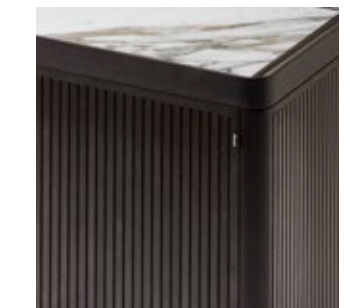

Full design Roberto Lazzeroni

Full è una collezione di contenitori, credenze, cassettiere e comodini con struttura in massello di noce americano di diverse tipologie e misure, con ampia scelta di accessori interni, pensata per offrire una personalizzazione sartoriale del proprio mobile così da renderlo unico e inconfondibile, fortemente correlato alla propria personalità e ai propri gusti. La collezione si ispira alla grande tradizione ebanistica italiana in cui si personalizzavano i mobili scegliendo in libertà finiture del legno, tessuti, pelli e colori. È un "vestito su misura" per soddisfare le richieste dei clienti più esigenti e appassionati: la massima libertà di scelta di combinazioni e personalizzazioni offre la possibilità di possedere un pezzo unico ed esclusivo, massima espressione del lusso.

Full is a collection of cabinets, sideboards, drawer units and side tables, inspired by the great Italian ebanist craftsmanship, made in solid American walnut and available in different sizes. The collection offers a wide range of internal accessories and a "tailor-made" personalization allowing to select wood finishes, fabrics, leather and colors that makes each piece unique to satisfy the most sophisticated needs.

extra