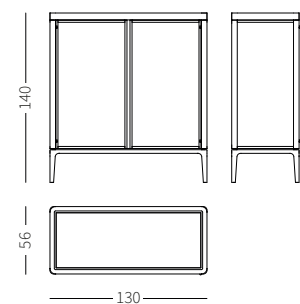

caratteristiche tecniche/technical features contenitori e credenze/cabinets e sideboards

credenze e contenitori con struttura e base in massello di noce americano. ante, fianchi e frontali cassetti rivestiti in ebano, tessuto, pelle o laccati. disponibile versione extra con ante, fianchi e frontali cassetti rivestiti con strisce in massello di noce americano. interno credenza con n°1 mensola in vetro trasparente in ogni scomparto, interno contenitori con n°2 mensole in vetro trasparente in ogni scomparto. piano in legno, vetro colorato o marmo.

sideboards and cabinets with structure and base in solid American walnut, doors, side panels and drawer fronts covered in ebony, fabric, leather or lacquered. available the version extra with doors, side panels and drawer-fronts covered with solid American walnut strips. internal of sideboards with n°1 transparent glass shelf in each compartment, internal of cabinets with n°2 transparent glass shelves in each compartment. top in wood, colored glass or marble.

Full (2 ante/2 doors)