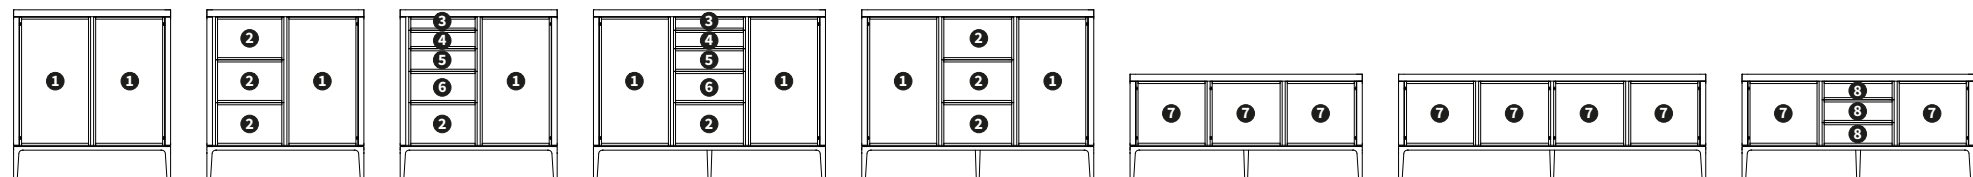

Full comodino/bedside table - small

Full comodino/bedside table - large

Full cassetiera/chest of drawers - small

Full cassetiera/chest of drawers - medium

Full cassetiera/chest of drawers - large

divisorio 6 / partition 6 - H 2,5 ❶

caratteristiche tecniche - divisorio cassetto in ebano.
technical features - internal drawer partition in ebony.

porta bottiglie / mini bottle - H 6,5 ❷

caratteristiche tecniche - divisorio cassetto in ebano.
technical features - internal drawer partition in ebony.