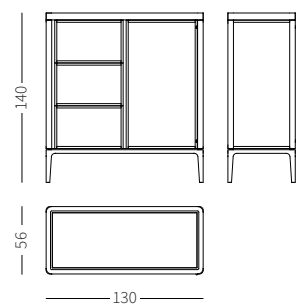

Full (3 cassetti/3 drawers)