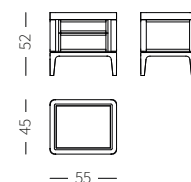

Full comodino/bedside table - small