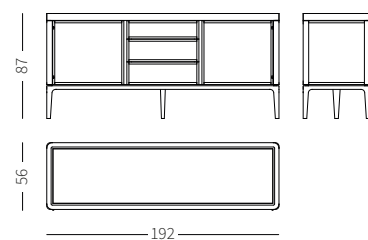

Full credenza/sideboard (3 cassetti/3 drawers)