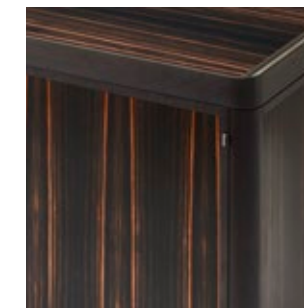

Full design Roberto Lazzeroni

Full è una collezione di contenitori, credenze, cassettiere e comodini con struttura in massello di noce americano di diverse tipologie e misure, con ampia scelta di accessori interni, pensata per offrire una personalizzazione sartoriale del proprio mobile così da renderlo unico e inconfondibile, fortemente correlato alla propria personalità e ai propri gusti. La collezione si ispira alla grande tradizione ebanistica italiana in cui si personalizzavano i mobili scegliendo in libertà finiture del legno, tessuti, pelli e colori. È un "vestito su misura" per soddisfare le richieste dei clienti più esigenti e appassionati: la massima libertà di scelta di combinazioni e personalizzazioni offre la possibilità di possedere un pezzo unico ed esclusivo, massima espressione del lusso.

Full is a collection of cabinets, sideboards, drawer units and side tables, inspired by the great Italian ebanist craftsmanship, made in solid American walnut and available in different sizes. The collection offers a wide range of internal accessories and a "tailor-made" personalization allowing to select wood finishes, fabrics, leather and colors that makes each piece unique to satisfy the most sophisticated needs.

ebano / ebony