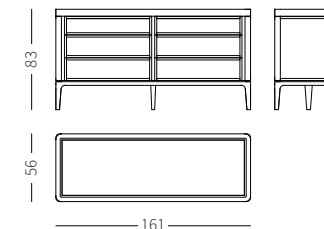

Full comodino/bedside table - small

Full comodino/bedside table - large

Full cassetiera/chest of drawers - small

Full cassetiera/chest of drawers - medium

Full cassetiera/chest of drawers - large

divisorio 6 / partition 6 - H 2,5 ❶

caratteristiche tecniche - divisorio cassetto in ebano.
technical features - internal drawer partition in ebony.

porta bottiglie / mini bottle - H 6,5 ❷

caratteristiche tecniche - divisorio cassetto in ebano.
technical features - internal drawer partition in ebony.