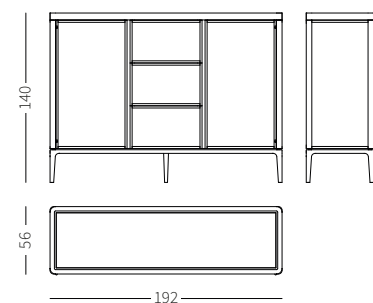

Full cassetiera/chest of drawers - large
cm. L/W 192 - P/D 56 - H 80

Full cassetiera/*chest of drawers* - large
cm. L/W 192 - P/D 56 - H 80

caratteristiche tecniche/technical features contenitori e credenze/cabinets e sideboards

Full (2 ante/2 doors)

Full (3 cassetti/3 drawers)

Full (5 cassetti/5 drawers)

Full mix (3 cassetti/3 drawers)

Full mix (5 cassetti/5 drawers)

Full credenza/sideboard (3 ante/3 doors)

Full credenza/sideboard (4 ante/4 doors)