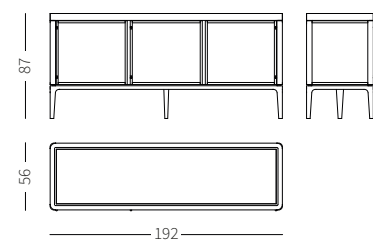

Full cassetiera/chest of drawers - large
cm. L/W 192 - P/D 56 - H 80

Full cassetiera/*chest of drawers* - large
cm. L/W 192 - P/D 56 - H 80

caratteristiche tecniche/technical features contenitori e credenze/cabinets e sideboards

Full (2 ante/2 doors)

Full (3 cassetti/3 drawers)

Full (5 cassetti/5 drawers)

Full mix (3 cassetti/3 drawers)

Full mix (5 cassetti/5 drawers)

Full credenza/sideboard (3 ante/3 doors)

Full credenza/sideboard (4 ante/4 doors)