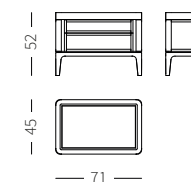

Full comodino/bedside table - large