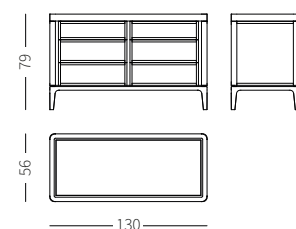

Full cassetiera/chest of drawers - small