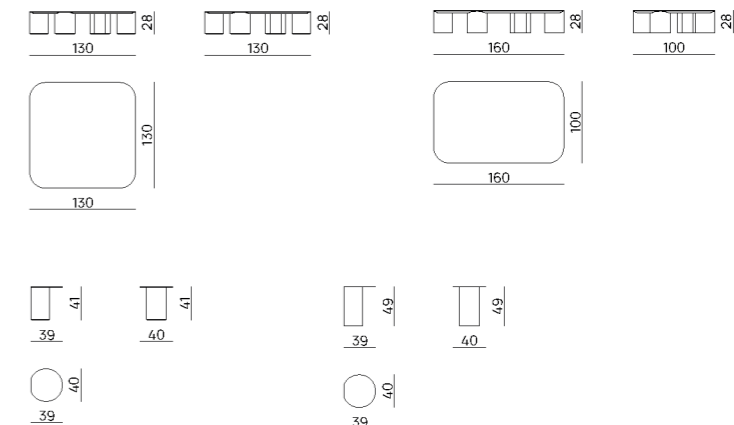

ELLY SMALL TABLE & SERVER pag. 38

Oscar e Gabriele Buratti

Collezione di tavolini rettangolari o quadrati disponibili nella versione completamente laccati o completamente in legno. Server della stessa collezione con struttura in legno e top in metallo disponibile solo nella versione laccata.

Collection of square or rectangular small tables available in fully wooden or lacquered version. Server from the same collection with the wooden base and top in metal available only in the lacquered version.