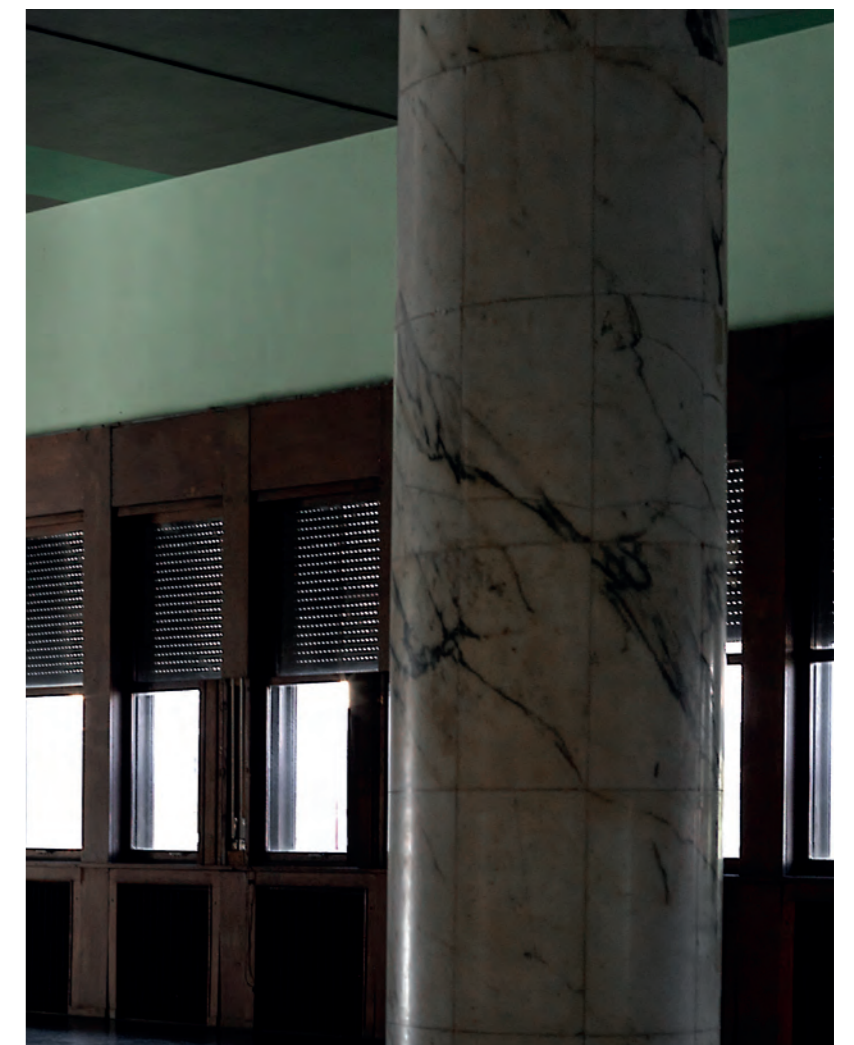

AMANDA

SMALL SOFA

DESIGN BY
UMBERTO ASNAGO

Il divanetto Amanda, disponibile in due misure, nasce dall'idea concettuale dell'omonima sedia e poltrona a cui si ispira e ne eredita il design della struttura dai braccioli avvolgenti. Interessante nelle sue calibrate proporzioni tra seduta e schienale, il basamento è in frassino nei colori a catalogo Frigerio, con rivestimento in pelle o tessuto, disponibile anche nella versione bimatetica, con la parte esterna dello schienale rivestita in pelle.

The Amanda small sofa, available in two sizes, is conceived from the conceptual idea of the chair and armchair of the same name from which it is inspired and inherits the design of the structure with its enveloping armrests. Interesting in its balanced proportions between seat and back, the base is made of ashwood in Frigerio's colors, with leather or fabric cover, also available in a two-material version, with the outer part of the back covered in leather.