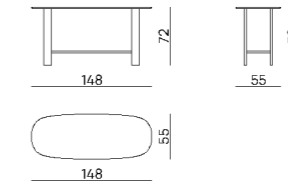

MOCKI CONSOLE pag. 50

Federica Biasi

Collezione di console con basamento in legno e top rettangolare con angoli smussati in ceramica, marmo o legno coordinato alla struttura.

Collection of consoles with base in wood with rectangular top with rounded corners in ceramic, marble or wood coordinate with the structure.