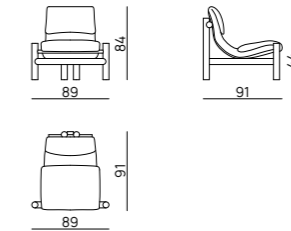

Poltrona con struttura in legno nei colori della collezione e cuscineria rivestita in tessuto o pelle.

Armchair with wooden structure in the colours of the collection and padded structure covered in fabric or leather.