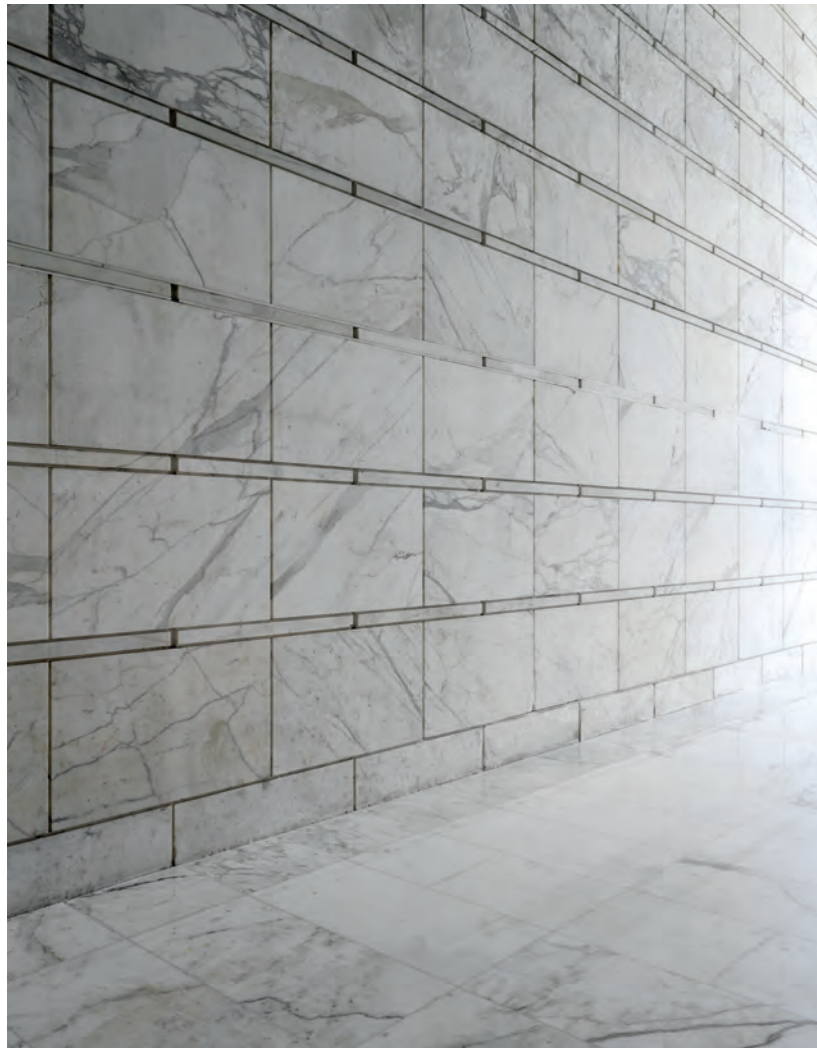

Pensato per abbinarsi al divano View, grazie all'eleganza del suo design essenziale conferisce carattere alla zona living.

Designed to match with View sofa, thanks to the elegance of its design, it gives character to any living area.