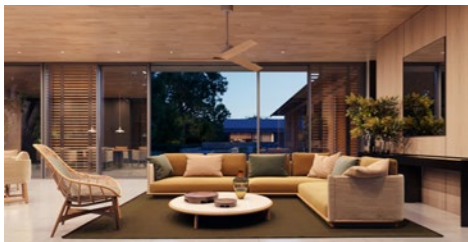

Page 61-62

Giro sofa:
Soga New Dawn - Teak - Cushion 05L
Decorative cushions: 20L - H01 - 04L

Dining set:
Giro folding chair: Soga New Dawn - 04L
Il Colonnato teak table

Superfan
07C Sand Dune/930 Atlantic White Cedar