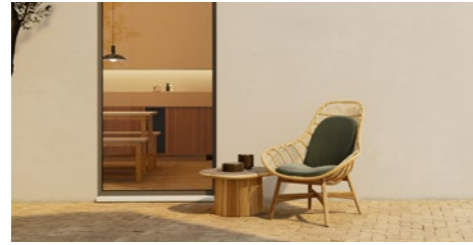

Page 64-65

Folding chair:
New Dawn - Teak - Porous Grey

Table
Teak - Travertine

Tou

Page 78

Tou:
20L Peppercorn

Giro side table
Teak - Du Gent Grey

Page 80