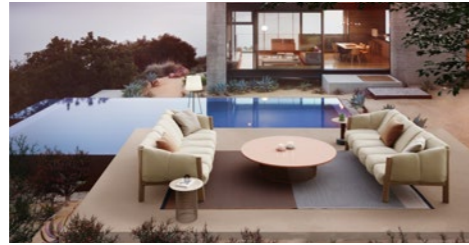

Page 46-47

Giro sofa:
Soga New Dawn - Teak - Cushion 05L
Decorative cushions: 20L - H01 - 04L

Dining set:
Giro folding chair: Soga New Dawn - 04L
Il Colonnato teak table

Page 48-49

Giro Sofa:
Soga: Ivy / Teak
Sofa cushion: 22L
Decorative cushions: 20L -H51