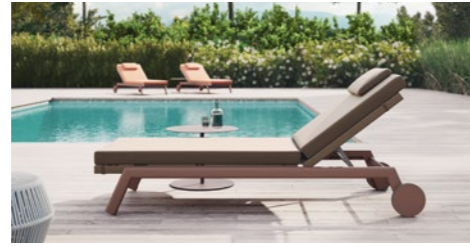

Page 120

Deckchair 1
Structure: 10c African Savannah
Parallel: 537 Fucus
Cushion: 12l-12t Cambium

Side Table
19c Sepia
Puff Zigzag
Structure: 03c Ash
Rope: Z26 Treetop

Deckchairs 2-3
Structure: 16c Rose Canyon
Parallel: 568 Xenia
Cushion: 15l-15t Pink Salt

Side Table 2
19c Sepia