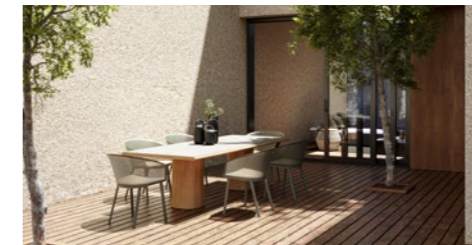

Stampa

Stampa Chair: 33C

Page 158

Stampa chairs: 29C - 06L
Il Colonnato table: Ceppo di Gre