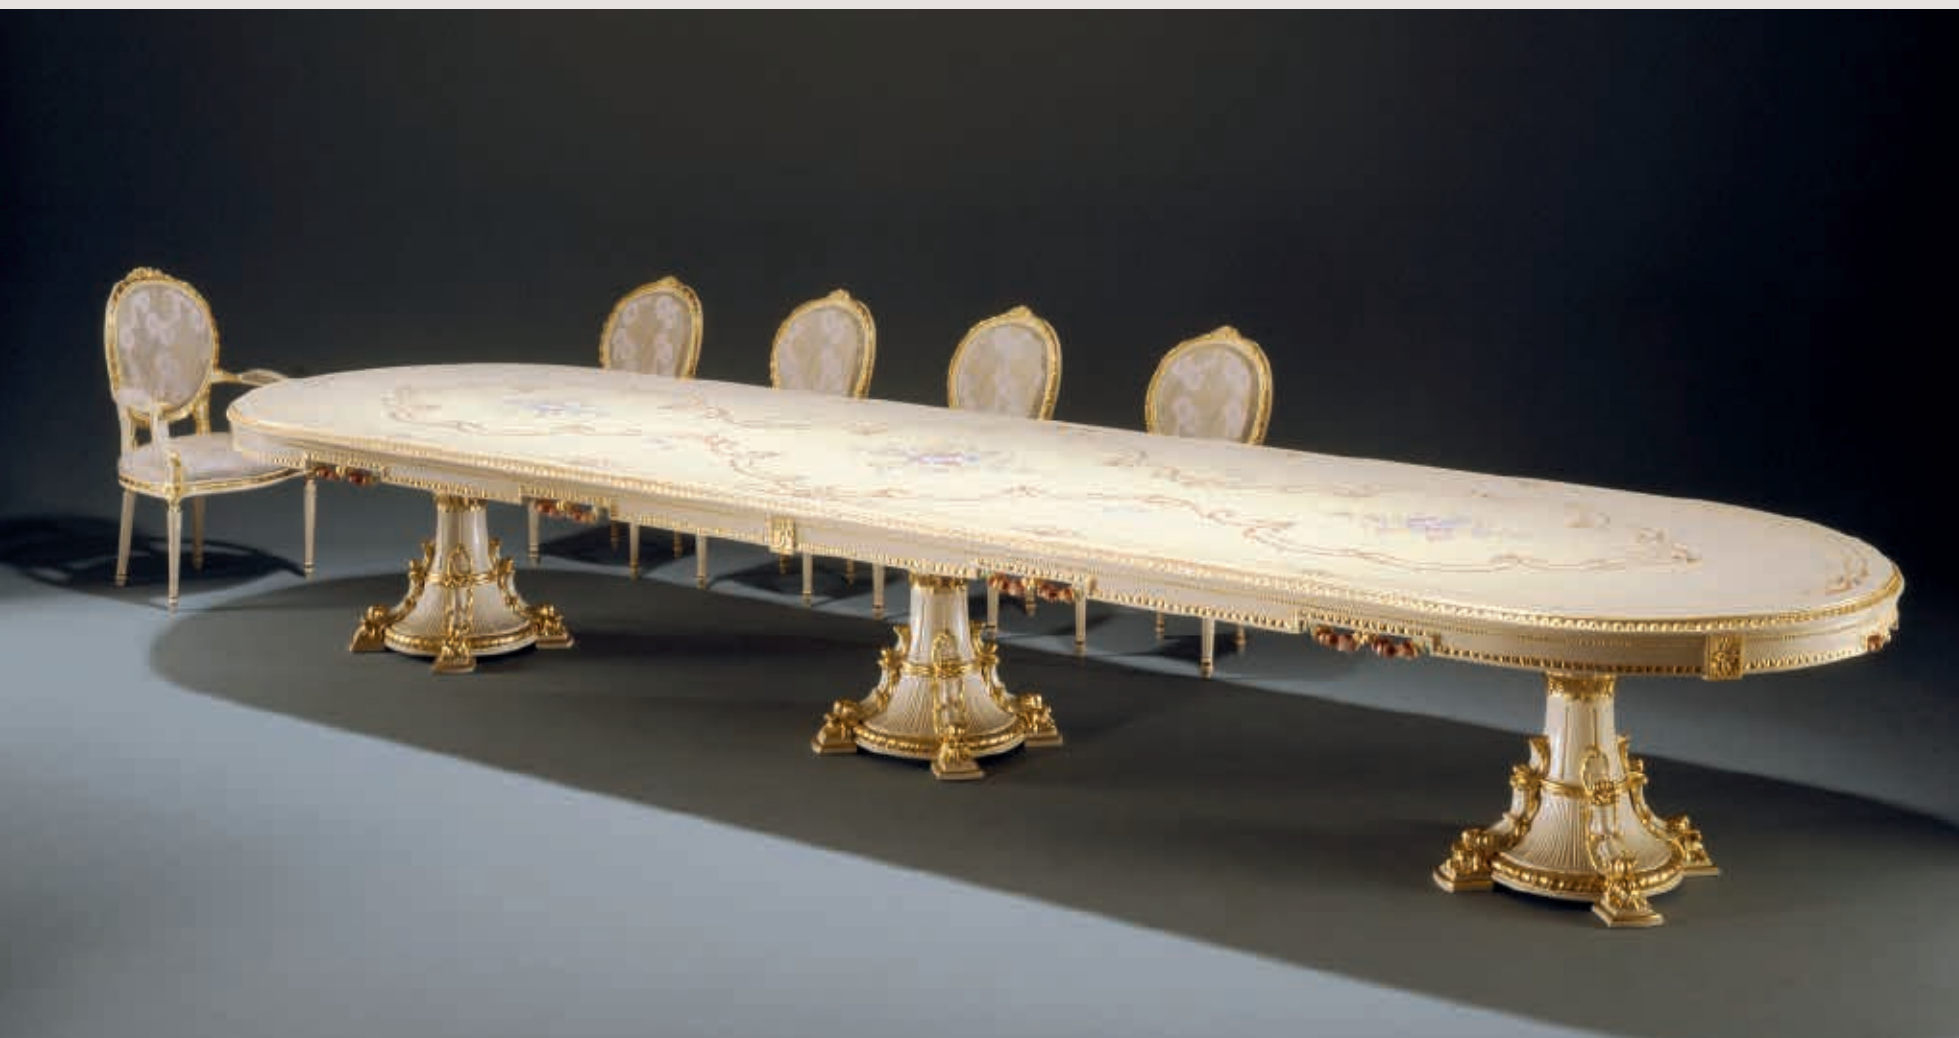

Mod. S.200

Tavolo Conferenze, a 3 basi piccole,
coperchio diviso in 2 parti
*Conference Table, with 3 small
pedestals, top divided in 2 sections*
Dim. cm 500x140
Cod.Pdt. CNF TBL CMZ

Cod.Fin. B-LUA 03

Laccatura Unita Avorio
con Oro Foglia e Policromia
Plain Lacquering in Ivory color
and Gold Leaf, with Polychromy

Mod. S.50

Capotavola in Tessuto
Chair with Arms, fabric
Dim. cm 61x61x104 h
Cod.Pdt. CHR W AMS (F)

Sedia in Tessuto
Chair, fabric

Dim. cm 50x55x97 h
Cod.Pdt. CHR (F)