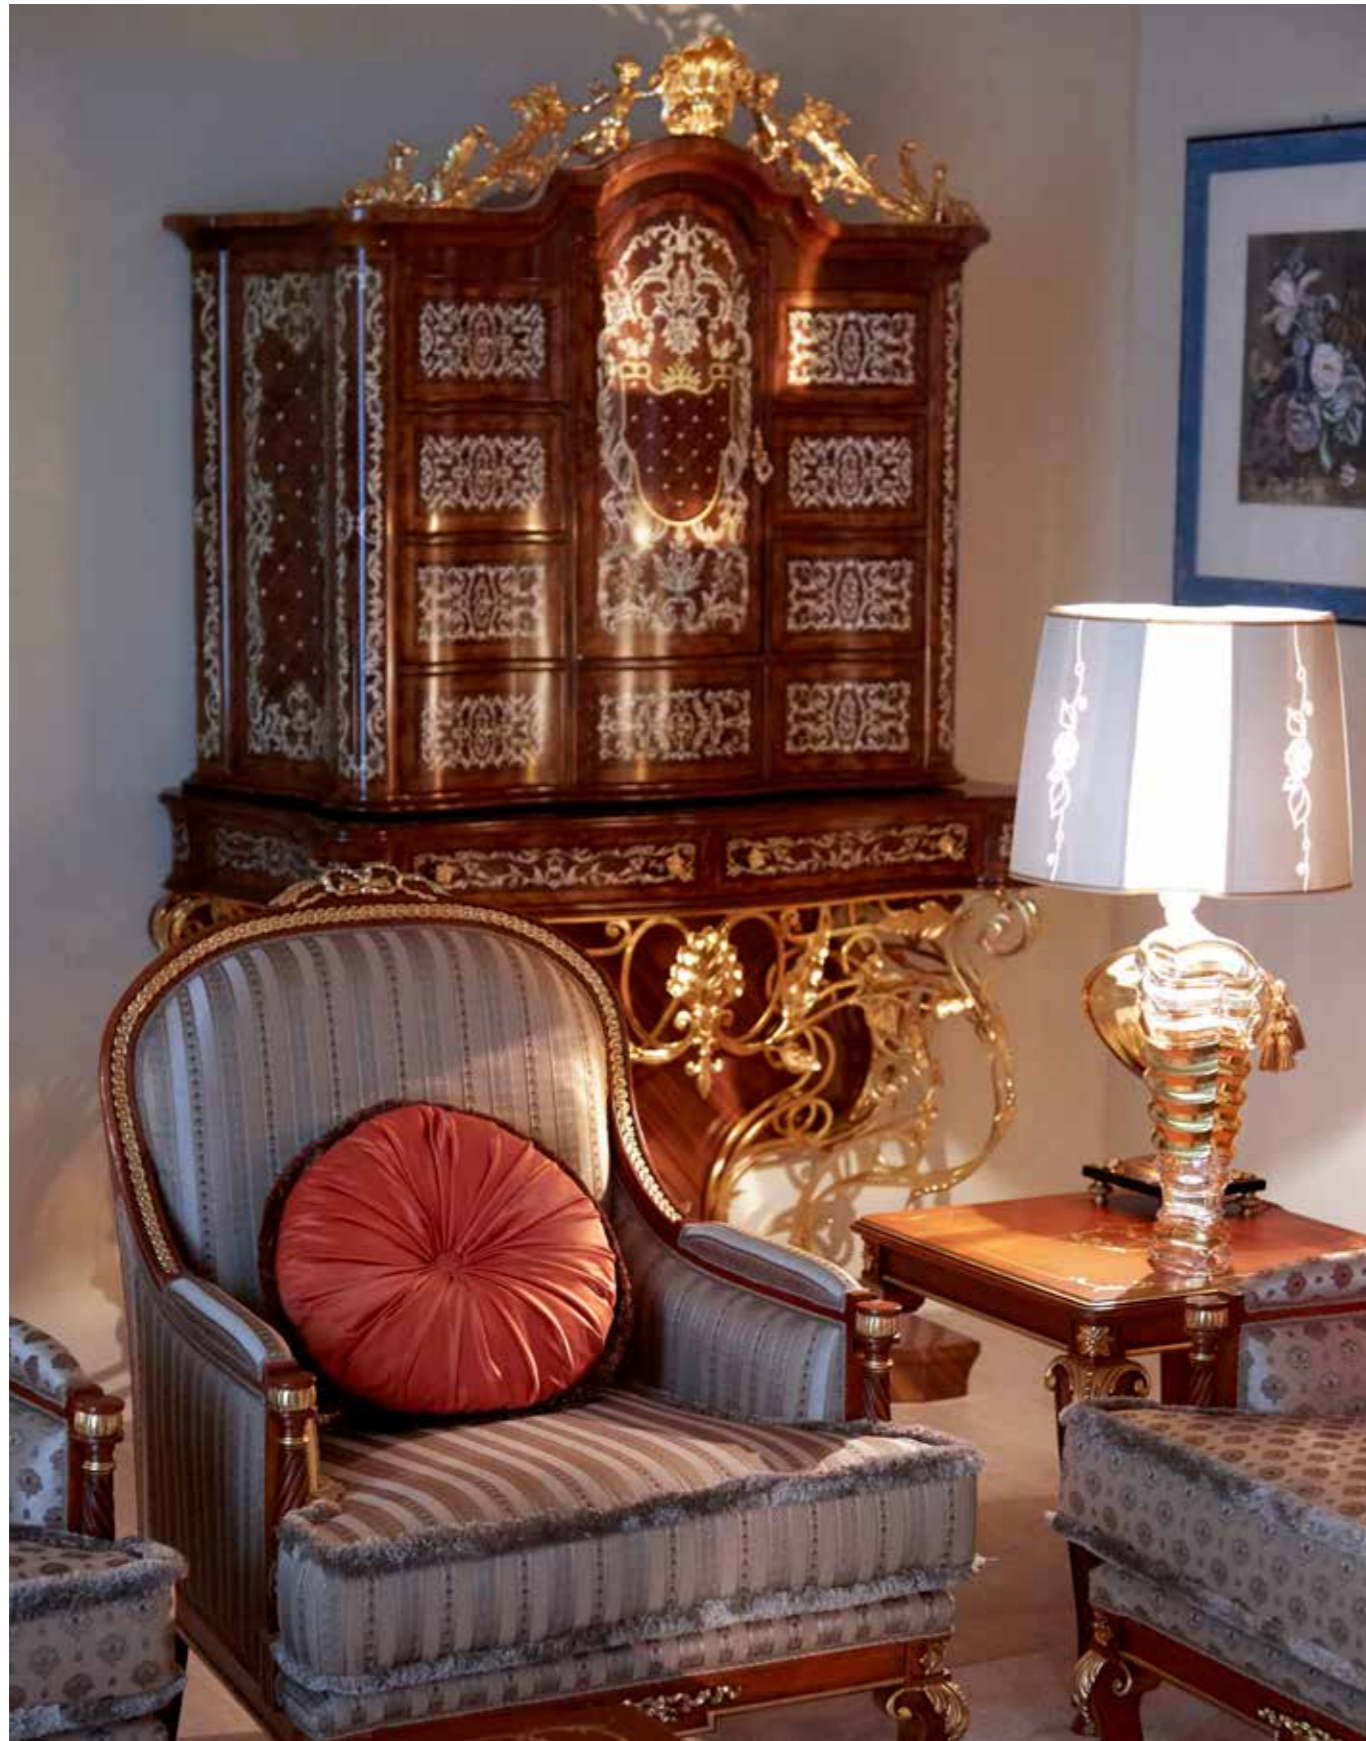

MARIGOLD

- 0400CRED Sideboard
- 0400MIR Mirror
- 0400V5 Vitrine

THE AUTHENTIC
ELEGANCE
IS ALWAYS
ORIGINAL

JARED

MF 22 002 02 10 Armchair
MF 22 002 02 30 Three seats sofa
MF 22 002 02 40 Central table
MF 22 002 02 50 Side table
MF 22 002 02 60 Vetrine

Quality and originality.
From 1868 the tradition that
creates tailor-made furniture

JARED

- MF 22 002 02 10 Armchair
- MF 22 002 02 50 Side table
- MF 22 002 02 60 Vitrine

THE AUTHENTIC
ELEGANCE
IS ALWAYS
ORIGINAL