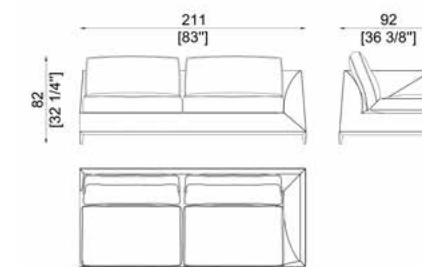

pg. 130-131

Gioia
SC5041
W x D x H: 70 x 70 x 89 cm

Armchair with metal base. Upholstery available in fabric or in leather.

pg. 154

Manzoni
SC5070/1-DX
W x D x H: 211 x 92 x 82 cm

Double seat right corner element.