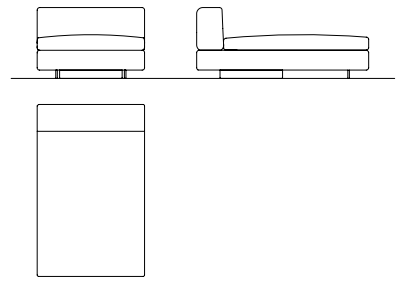

Element with two seats and lumbar cushion.

Concerto
GN8040/3-SX
W x D x H: 160 x 105 x 67 cm

Element with two seats with left back and lumbar cushion.

Concerto
GN8040/6
W x D x H: 160 x 100 x 67 cm

Chaise longue central element without armrests, with lumbar cushion.