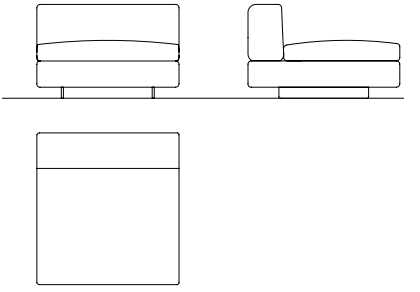

Nota
GN8020
W x D x H: 58 x 55 x 80 cm

Armchair with tone-on-tone stitchings, base in painted ash wood. Upholstery available only in leather.

pg. 110-111-113-116-117

Ritmo
GN8034
W x D x H: 145 x 145 x 35 cm

Square coffee table with legs in painted metal, top in grey eucalyptus or green ebony with chessboard veneer.

pg. 46-47-53-100-101-102-103

Assolo
GN8030/B
W x D x H: 140 x 140 x 40 cm

Square coffee table with base covered with leather with profiles in metallic finishing, extra clear glass top.

pg. 16-17-24-25-27-214-215

Concerto
GN8040
W x D x H: 540 + 495 x 105/130 x 45/67 cm

Composition A

Modular sofa with feet in painted metal. Upholstery available in fabric or in leather.

pg. 44-45-46-47-48-49-50-51

Ritmo
GN8031/PM
Ø 92 x 50 H cm

Round coffee table with legs in painted metal, marble top thickness cm 2.

pg. 16-17-20-21-24-25-26-27-32-33
34-36-37-46-47-50-51-53-103

Concerto
GN8040/1-SX
W x D x H: 190 x 105 x 67 cm

Element with left armrest and lumbar cushion.

Ritmo
GN8032/PP
Ø 62 x 50 H cm

Round coffee table with legs in painted metal, top covered with leather or with real galouchat.

pg. 58-101-137-139-140

Concerto
GN8040/1-DX
W x D x H: 190 x 105 x 67 cm

Element with right armrest and lumbar cushion.

Ritmo
GN8033/PP
W x D x H: 95 x 65 x 25 cm

Rectangular coffee table with legs in painted metal, top covered with leather or with real galouchat.

pg. 46-47-52-53

Concerto
GN8040/2
W x D x H: 160 x 105 x 67 cm

Element with two seats and lumbar cushion.

Concerto
GN8040/3-SX
W x D x H: 160 x 105 x 67 cm

Element with two seats with left back and lumbar cushion.

Concerto
GN8040/6
W x D x H: 160 x 100 x 67 cm

Chaise longue central element without armrests, with lumbar cushion.

Concerto
GN8040/3-DX
W x D x H: 160 x 105 x 67 cm

Element with two seats with right back and lumbar cushion.