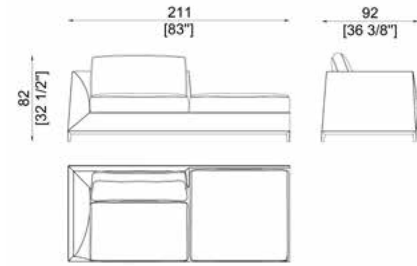

Manzoni
SC5070/5-DX
W x D x H: 211 x 92 x 82 cm

Right chaise longue element.

Magenta
SC5092
W x D x H: 236 x 216 x 123 cm

Bed with upholstered headboard with narrow stripes, feet in painted wood, complete of sommier with slatted base. Upholstery available in fabric or in leather. — Also available in size cm. 216x216x123H and cm. 196x216x123H