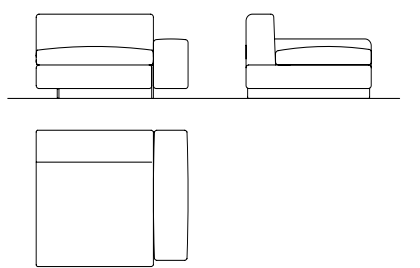

Nota
GN8020
W x D x H: 58 x 55 x 80 cm

Armchair with tone-on-tone stitchings, base in painted ash wood. Upholstery available only in leather.

pg. 110-111-113-116-117

Ritmo
GN8034
W x D x H: 145 x 145 x 35 cm

Square coffee table with legs in painted metal, top in grey eucalyptus or green ebony with chessboard veneer.

pg. 46-47-53-100-101-102-103

Assolo
GN8030/B
W x D x H: 140 x 140 x 40 cm

Square coffee table with base covered with leather with profiles in metallic finishing, extra clear glass top.

pg. 16-17-24-25-27-214-215

Concerto
GN8040
W x D x H: 540 + 495 x 105/130 x 45/67 cm

Composition A

Modular sofa with feet in painted metal. Upholstery available in fabric or in leather.

pg. 44-45-46-47-48-49-50-51

Ritmo
GN8031/PM
Ø 92 x 50 H cm

Round coffee table with legs in painted metal, marble top thickness cm 2.

pg. 16-17-20-21-24-25-26-27-32-33
34-36-37-46-47-50-51-53-103

Concerto
GN8040/1-SX
W x D x H: 190 x 105 x 67 cm

Element with left armrest and lumbar cushion.

Ritmo
GN8032/PP
Ø 62 x 50 H cm

Round coffee table with legs in painted metal, top covered with leather or with real galouchat.

pg. 58-101-137-139-140

Concerto
GN8040/1-DX
W x D x H: 190 x 105 x 67 cm

Element with right armrest and lumbar cushion.

Ritmo
GN8033/PP
W x D x H: 95 x 65 x 25 cm

Rectangular coffee table with legs in painted metal, top covered with leather or with real galouchat.

pg. 46-47-52-53

Concerto
GN8040/2
W x D x H: 160 x 105 x 67 cm

Element with two seats and lumbar cushion.

Concerto
GN8040/3-SX
W x D x H: 160 x 105 x 67 cm

Element with two seats with left back and lumbar cushion.

Concerto
GN8040/6
W x D x H: 160 x 100 x 67 cm

Chaise longue central element without armrests, with lumbar cushion.

Concerto
GN8040/3-DX
W x D x H: 160 x 105 x 67 cm

Element with two seats with right back and lumbar cushion.