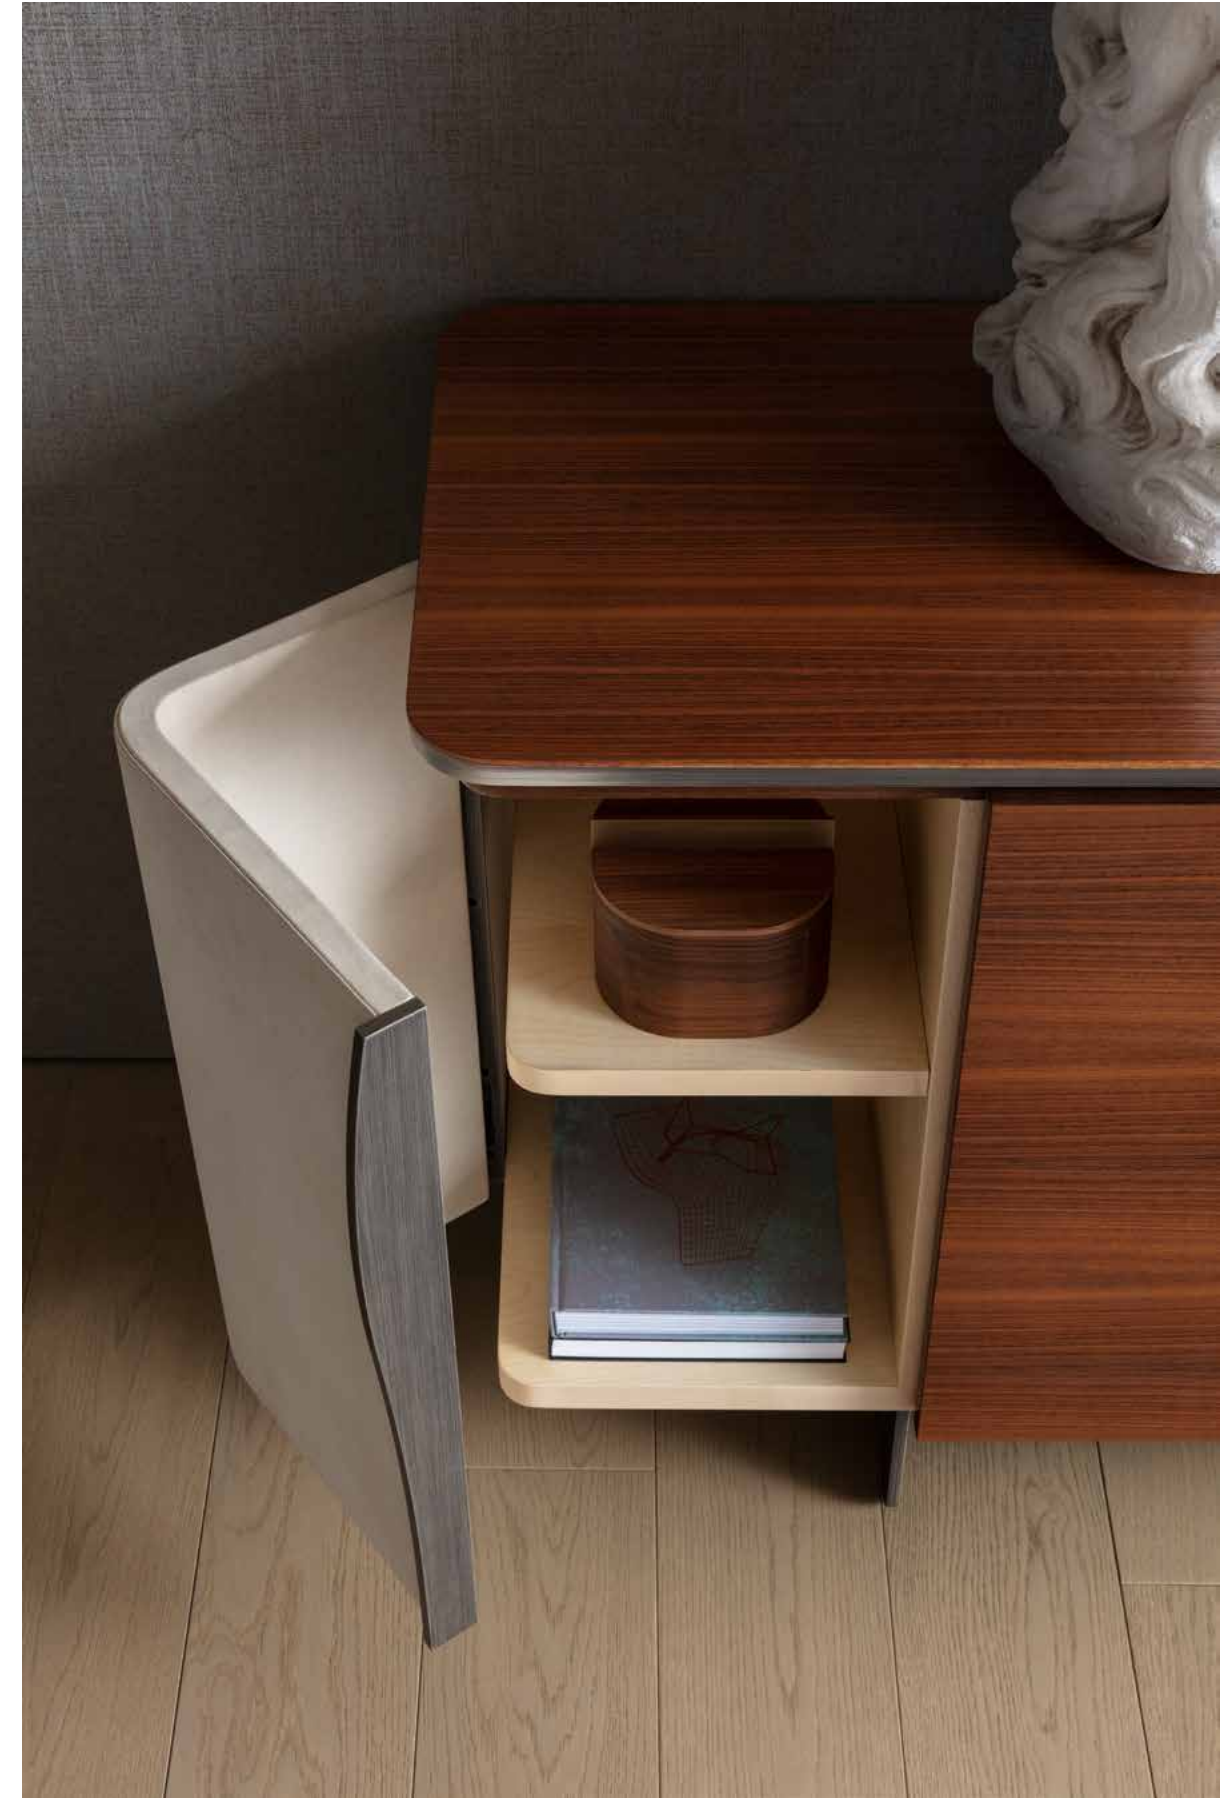

OAK

OAK

OAK

OAK

OAK

A black wooden chair with a curved back and a woven seat. The chair is positioned on the left side of the dining table.

A round dining table with a clear glass top and a light-colored wooden base. The base is a star-shaped structure made of multiple wooden planks radiating from a central point. The table is set with a white ceramic fish sculpture, a white tray, and a stack of books. The books have titles including "TTALA", "BEYOND POLLOCK", and "D POLLOCK".

A black wooden chair with a curved back and a woven seat, matching the chair on the left. It is positioned on the right side of the dining table.

A modern console table with a white marble top and a dark grey base. On the table, there is a white ceramic vase, a green vase, and a lamp with a white shade and a decorative base. The console is positioned against a dark wall.