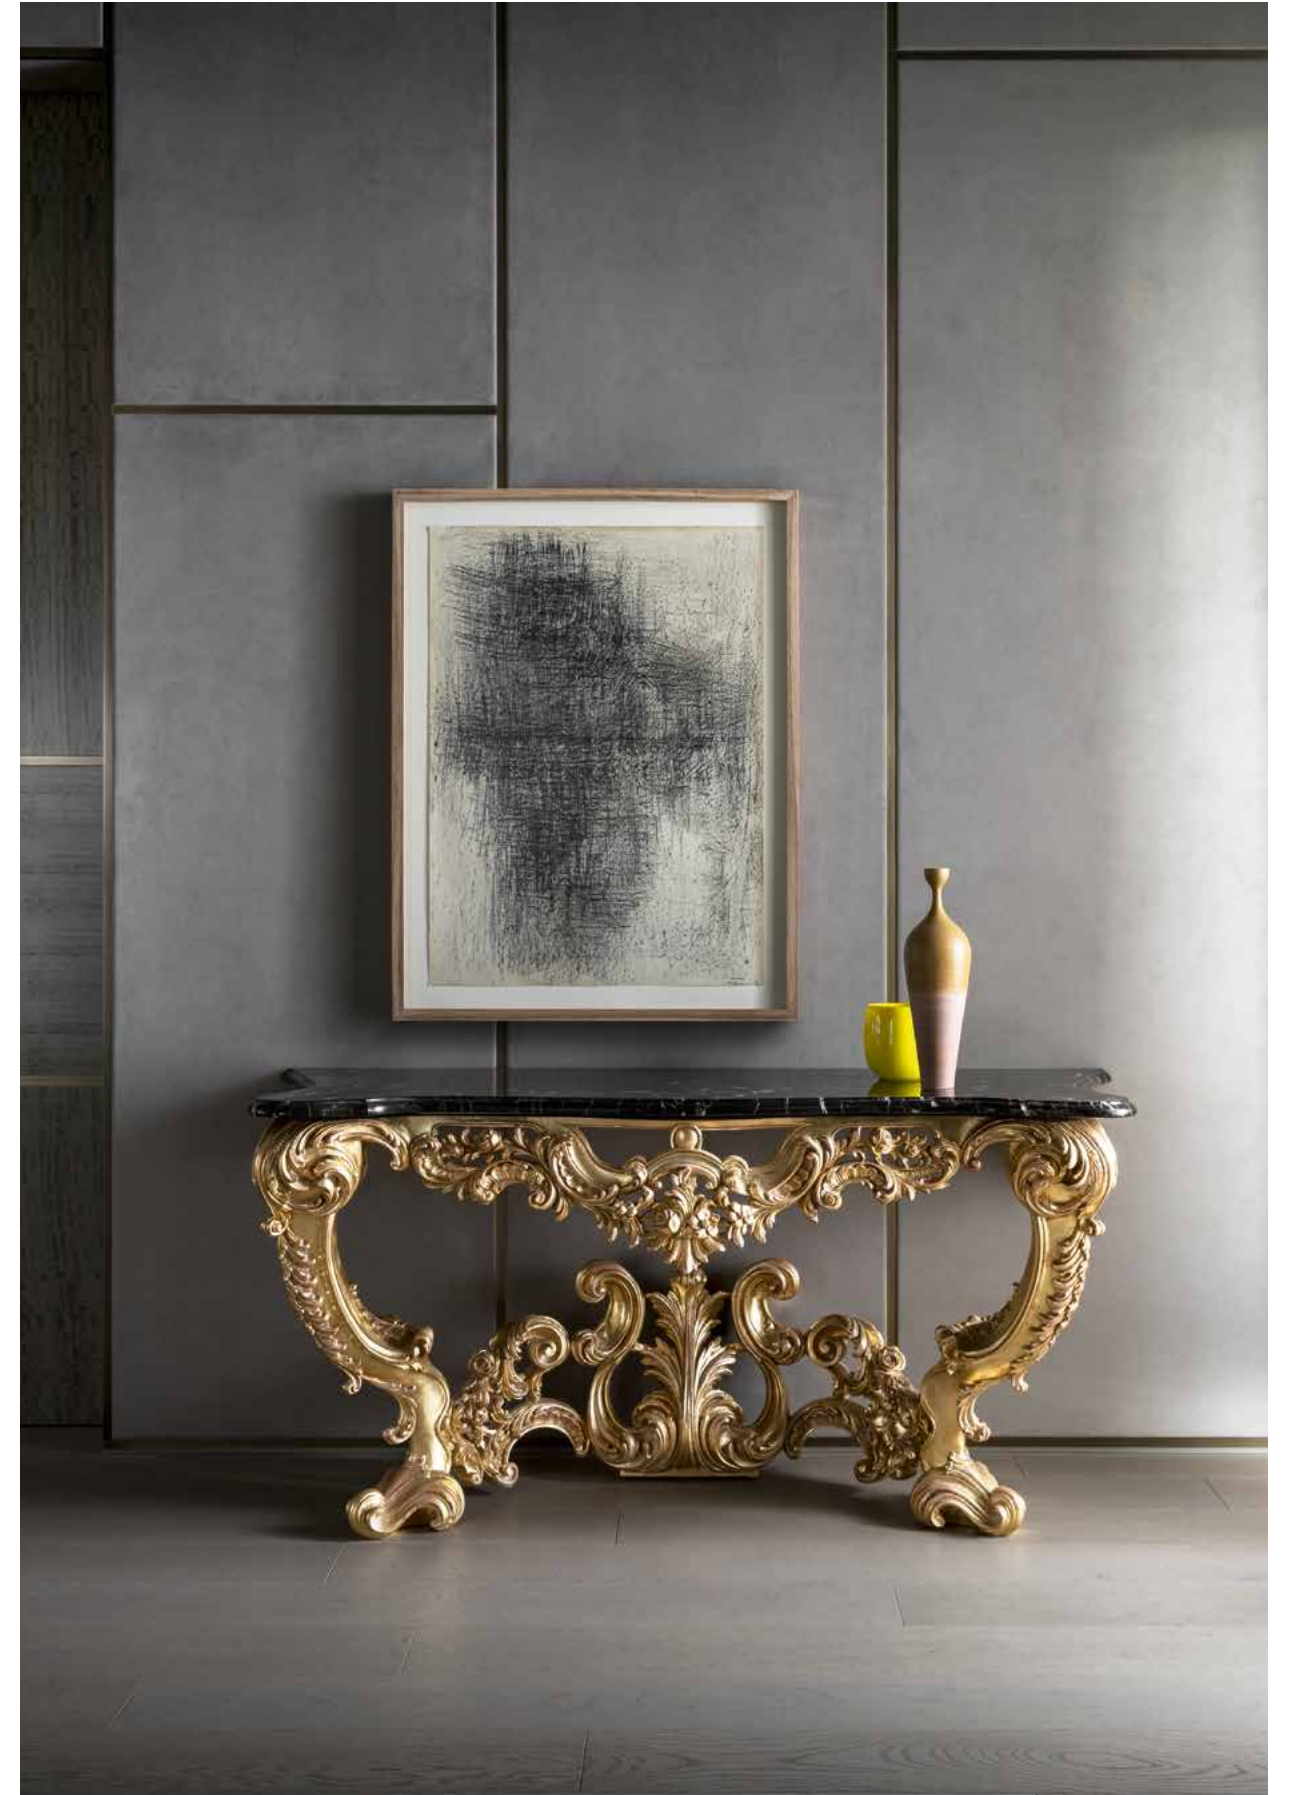

OAK

OAK

OAK

A dark, rectangular console table with a minimalist design, featuring a dark top and thin, dark legs. The table is positioned against a wall covered in a large, intricate tapestry. The tapestry depicts a central figure, possibly a deity or a historical figure, surrounded by lush foliage and a decorative border with repeating geometric patterns in blue, green, and gold. The table is set with a black vase containing greenery, a silver ring, and a brass sculpture.

A brass sculpture consisting of several overlapping, circular, fan-like shapes, creating a dynamic, abstract form. It is placed on the right side of the console table.

A large, intricate tapestry with a central figure, possibly a deity or a historical figure, surrounded by lush foliage and a decorative border with repeating geometric patterns in blue, green, and gold. The tapestry is mounted on a wall behind the console table.

WHERE CLASSIC MEETS
MODERNITY, ENHANCING
REFINEMENT, SOBRIETY
AND UNDERSTATEMENT.
THIS IS WHERE THE PILLARS
OF OAK'S PHILOSOPHY
CONVERGE.

OAK

OAK

MORGAN FALCONER PAINTING BEYOND POLLOCK

OAK

OAK

OAK

vitamin green

OAK

OAK

OAK

OAK

OAK

A black wooden chair with a curved back and a woven seat. The chair is positioned on the left side of the dining table.

A round dining table with a clear glass top and a light-colored wooden base. The base is a star-shaped structure made of multiple wooden planks radiating from a central point. The table is set with a white ceramic fish sculpture, a white tray, and a stack of books. The books have titles including "TTALA", "BEYOND POLLOCK", and "D POLLOCK".