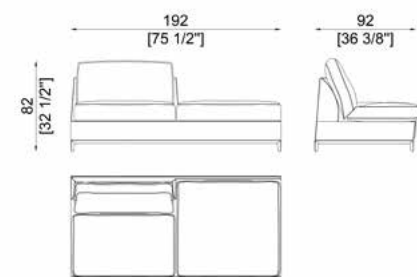

Navigli
SC6020
W x D x H: 67 x 43 x 49 cm

Night table with two drawers covered with leather and metal details.