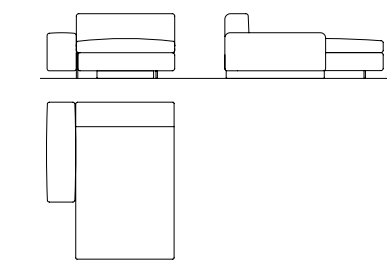

Element without back.

Concerto
GN8040/8-SX
W x D x H: 130 x 105 x 67 cm

Element with left armrest and lumbar cushion.

Concerto
GN8040/5-SX
W x D x H: 160 x 130 x 67 cm

Chaise longue element with left armrest and lumbar cushion.