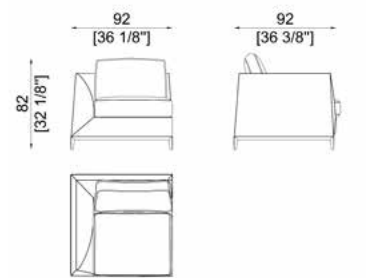

Toscanini
SC5062
W x D x H: 260 x 80 x 85 cm

Four-seat sofa with metal feet. Upholstery available in fabric or in leather.

pg. 214-215

Manzoni
SC5070/2-SX
W x D x H: 92 x 92 x 82 cm

Left corner element.

Montenapoleone
SC5003/1
W x D x H: 120 x 50 x 80 cm