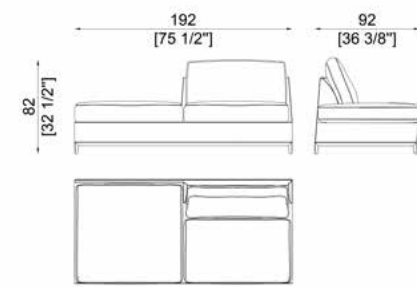

pg. 148-149-150-151-152-153

Manzoni
SC5070/5-SX
W x D x H: 211 x 92 x 82 cm

Left chaise longue element.

Maggiolina
SC6000
W x D x H: 217 x 208 x 92 cm

Bed with upholstered headboard embroidered on the front side, metal base, complete of slatted base. Upholstery available in fabric or in leather.

Also available in size cm. 192x208x92H and cm. 173x208x92H

pg. 154-155-156-157-158-159

Manzoni
SC5070/6-DX
W x D x H: 192 x 92 x 82 cm

Central double seat element with right backrest.

Navigli
SC6010
W x D x H: 67 x 43 x 49 cm