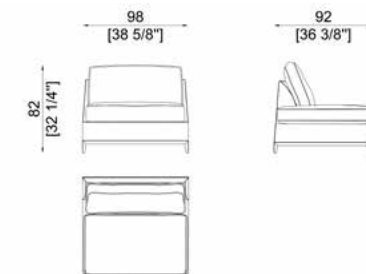

Manzoni
SC5070/4
W x D x H: 98 x 92 x 82 cm

Central single seat element.