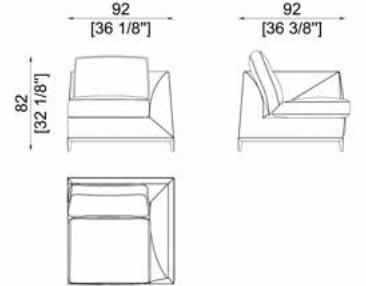

pg. 132-133-134-135

Toscanini
SC5060
W x D x H: 85 x 64 x 73 cm

Armchair with metal feet. Upholstery available in fabric or in leather..

pg. 214-215

Manzoni
SC5070/2-DX
W x D x H: 92 x 92 x 82 cm

Right corner element.