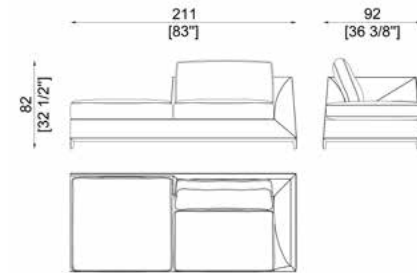

pg. 130-131

Gioia
SC5041
W x D x H: 70 x 70 x 89 cm

Armchair with metal base. Upholstery available in fabric or in leather.

pg. 154

Manzoni
SC5070/1-DX
W x D x H: 211 x 92 x 82 cm

Double seat right corner element.

Manzoni
SC5070/4
W x D x H: 98 x 92 x 82 cm

Central single seat element.

Manzoni
SC5070/5-DX
W x D x H: 211 x 92 x 82 cm

Right chaise longue element.

Magenta
SC5092
W x D x H: 236 x 216 x 123 cm

Bed with upholstered headboard with narrow stripes, feet in painted wood, complete of sommier with slatted base. Upholstery available in fabric or in leather. — Also available in size cm. 216x216x123H and cm. 196x216x123H

pg. 148-149-150-151-152-153

Manzoni
SC5070/5-SX
W x D x H: 211 x 92 x 82 cm

Left chaise longue element.

Maggiolina
SC6000
W x D x H: 217 x 208 x 92 cm

Bed with upholstered headboard embroidered on the front side, metal base, complete of slatted base. Upholstery available in fabric or in leather.