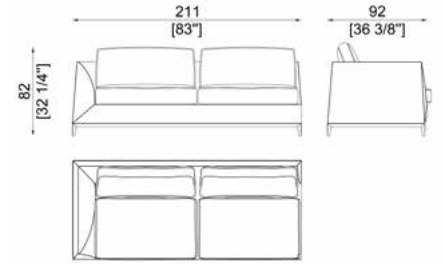

Milano Collection by Luca Scacchetti

Montenapoleone
SC5001
W x D x H: 110 x 45 x 175 cm

Green ebony bar cabinet with metal base and handles, details covered with leather, interior with back covered with leather in relation. Drawer for bottles storage, object holder drawer, glass shelves, glasses rack, internal led light with sensor for lighting at doors opening.

pg. 141-146-147

Litta
SC5007
W x D x H: 30 x 15 x 32 cm

Table lamp in metal covered with leather, matt glass diffus dimmable led light with touch sensor switch.

pg. 130-131

Solferino
SC5049
Ø 43 x 55 H cm

Round side table with metal base, marble top thickness cm. 2.

pg. 149-150-152-153

Manzoni
SC5070/1-SX
W x D x H: 211 x 92 x 82 cm

Double seat left corner element.