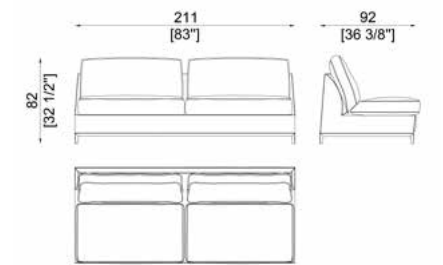

Montenapoleone
SC5003/1
W x D x H: 120 x 50 x 80 cm

Green ebony console with one drawer, details covered with leather, metal base and handles.

Ticinese
SC5036
W x D x H: 46 x 55 x 87 cm

Chair in stained ash wood with profile and decorative buttons on the back, bronzed feet. Upholstery available in fabric or in leather.

pg. 190-191

Manzoni
SC5070
W x D x H: 211 + 395 x 92 x 82 cm

Composition A Modular sofa with base in stained ash wood. Finished with profile matching or in contrast with the upholstery, or with double stitching (not available on velvet). Upholstery available in fabric or in leather.

pg. 140-141-142-144-145

Manzoni
SC5070/3
W x D x H: 211 x 92 x 82 cm

Central double seat element.