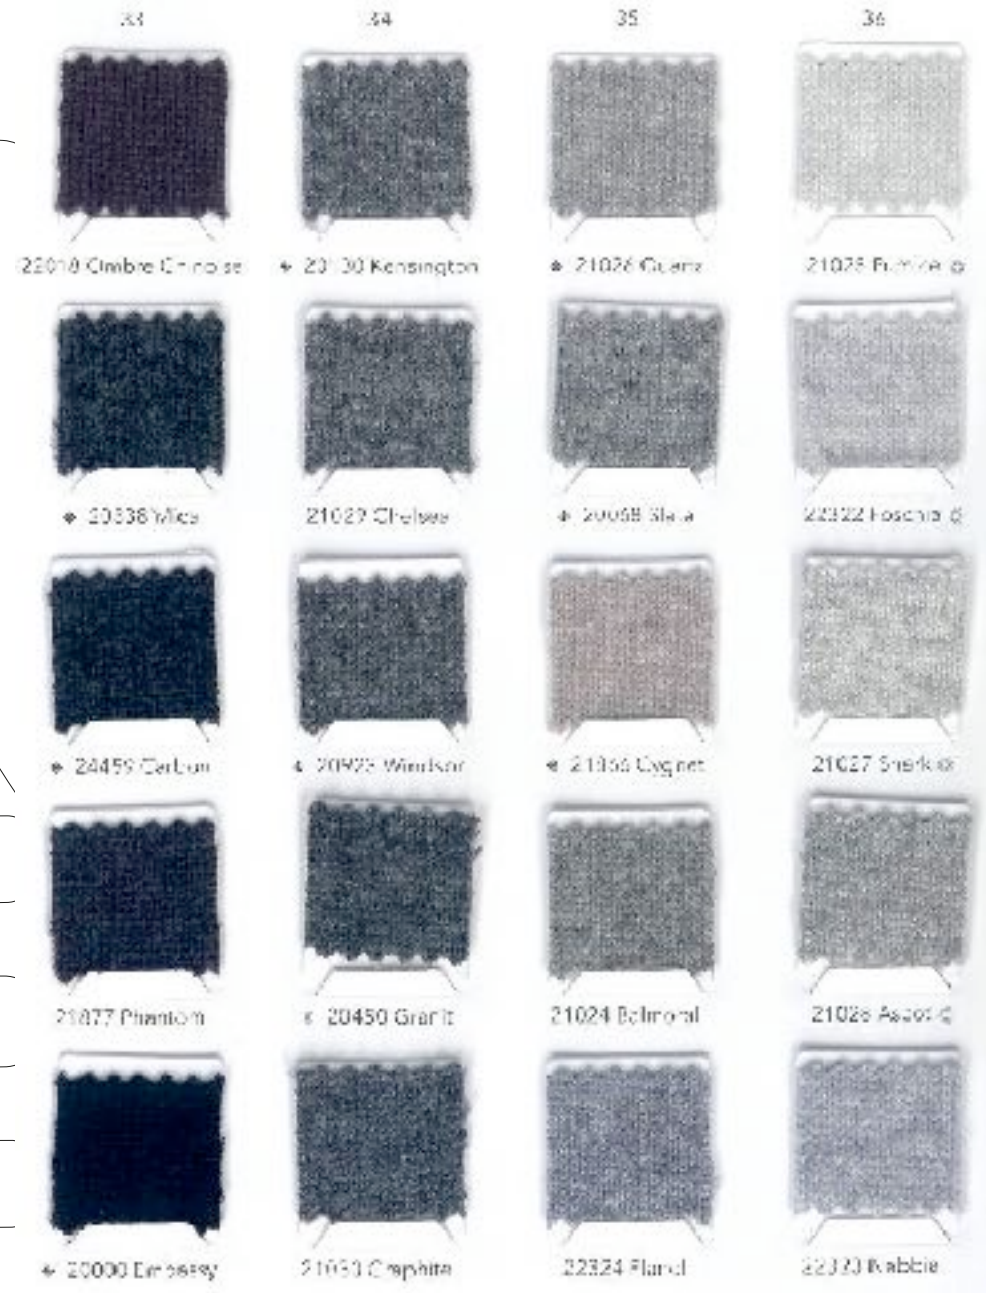

Maglia Cashmere - Bespoke Knitted Cashmere

100% Inner Mongolian Cashmere Nm. 2/28 - Fiber length: 38/40mm - Micron: 15.3/15.5